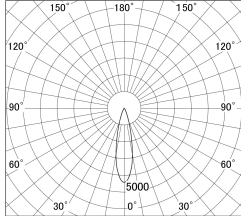

■ Lighting Distribution Curve (cd/1000 lm)

Installation	Recessed mount
Type	High-efficiency antiglare type fixed downlight
Fixture wattage	14W
Beam angle	24deg
Color Temp.	2700K
CRI	Ra>90
Luminous	1521 lm
Body	Die-cast aluminum alloy
Body finish	N/A
Trim finish	Black
Reflector finish	Mirror
IP Rate	IP20
Light source	COB module
Input Voltage	AC220~240V
Dimming Type	Non-Dimmable
Certificate	CE,CCC
Cut Hole	80mm