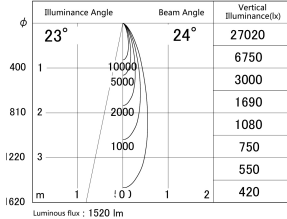

Installation	Recessed mount
Type	High-efficiency antiglare type fixed downlight
Fixture wattage	14W
Beam angle	24deg
Color Temp.	2700K
CRI	Ra>90
Luminous	1521 lm
Body	Die-cast aluminum alloy
Body finish	N/A
Trim finish	Black
Reflector finish	Mirror
IP Rate	IP20
Light source	COB module
Input Voltage	AC220~240V
Dimming Type	Non-Dimmable
Certificate	CE,CCC
Cut Hole	80mm