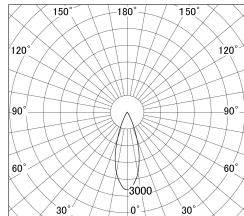

■ Lighting Distribution Curve (cd/1000 lm)

Installation	Recessed mount
Type	High-efficiency antiglare type fixed downlight
Fixture wattage	14W
Beam angle	34deg
Color Temp.	2700K
CRI	Ra>90
Luminous	1581 lm
Body	Die-cast aluminum alloy
Body finish	N/A
Trim finish	Black
Reflector finish	Mirror
IP Rate	IP20
Light source	COB module
Input Voltage	AC220~240V
Dimming Type	Non-Dimmable
Certificate	CE,CCC
Cut Hole	80mm