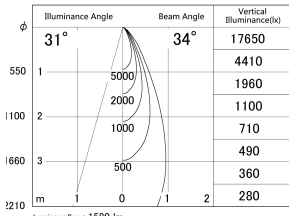

Installation	Recessed mount
Type	High-efficiency antiglare type fixed downlight
Fixture wattage	14W
Beam angle	34deg
Color Temp.	2700K
CRI	Ra>90
Luminous	1581 lm
Body	Die-cast aluminum alloy
Body finish	N/A
Trim finish	Black
Reflector finish	Mirror
IP Rate	IP20
Light source	COB module
Input Voltage	AC220~240V
Dimming Type	Non-Dimmable
Certificate	CE,CCC
Cut Hole	80mm