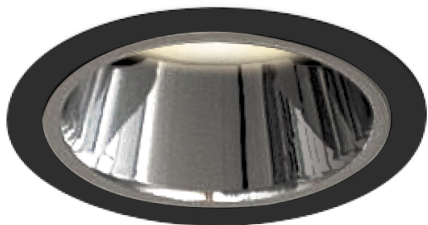

Item no. DD161-1545MB9027-FX

Series Name: AMMA Φ80 series Lens type
Fixed Antiglare (DD161-AG-FX)