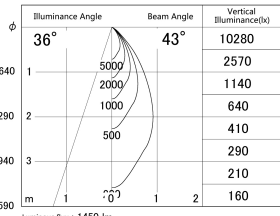

Installation	Recessed mount
Type	High-efficiency antiglare type fixed downlight
Fixture wattage	14W
Beam angle	43deg
Color Temp.	2700K
CRI	Ra>90
Luminous	1452 lm
Body	Die-cast aluminum alloy
Body finish	N/A
Trim finish	Black
Reflector finish	Mirror
IP Rate	IP20
Light source	COB module
Input Voltage	AC220~240V
Dimming Type	Non-Dimmable
Certificate	CE,CCC
Cut Hole	80mm