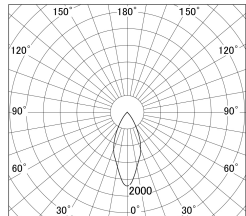

■ Lighting Distribution Curve (cd/1000 lm)

Installation	Recessed mount
Type	High-efficiency antiglare type fixed downlight
Fixture wattage	14W
Beam angle	43deg
Color Temp.	2700K
CRI	Ra>90
Luminous	1452 lm
Body	Die-cast aluminum alloy
Body finish	N/A
Trim finish	Black
Reflector finish	Mirror
IP Rate	IP20
Light source	COB module
Input Voltage	AC220~240V
Dimming Type	Non-Dimmable
Certificate	CE,CCC
Cut Hole	80mm