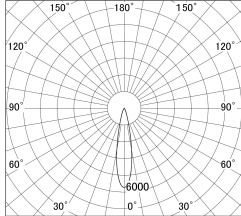

■ Lighting Distribution Curve (cd/1000 lm)