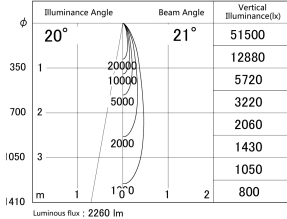

Item no. DD161-2020MB9027-FX

Series Name: AMMA Φ80 series Lens type
Fixed Antiglare (DD161-AG-FX)

■ Lighting Distribution Curve (cd/1000 lm)

Installation	Recessed mount
Type	High-efficiency antiglare type fixed downlight
Fixture wattage	21W
Beam angle	21deg
Color Temp.	2700K
CRI	Ra>90
Luminous	2262 lm
Body	Die-cast aluminum alloy
Body finish	N/A
Trim finish	Black
Reflector finish	Mirror
IP Rate	IP20
Light source	COB module
Input Voltage	AC220~240V
Dimming Type	Non-Dimmable
Certificate	CE,CCC
Cut Hole	80mm