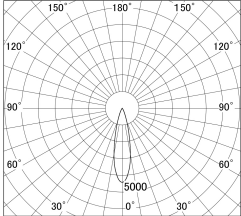

■ Lighting Distribution Curve (cd/1000 lm)