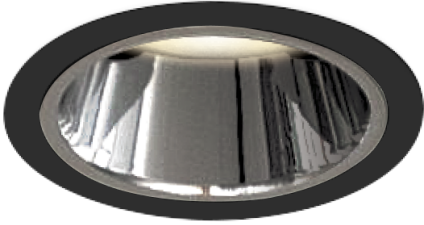

Item no. DD161-2025MB9027-FX

Series Name: AMMA Φ80 series Lens type Fixed Antiglare (DD161-AG-FX)