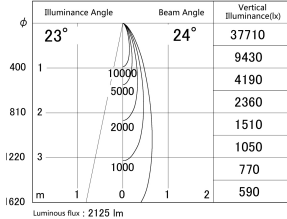

Item no. DD161-2025MB9027-FX

Series Name: AMMA Φ80 series Lens type Fixed Antiglare (DD161-AG-FX)

■ Lighting Distribution Curve (cd/1000 lm)

Installation	Recessed mount
Type	High-efficiency antiglare type fixed downlight
Fixture wattage	21W
Beam angle	24deg
Color Temp.	2700K
CRI	Ra>90
Luminous	2123 lm
Body	Die-cast aluminum alloy
Body finish	N/A
Trim finish	Black
Reflector finish	Mirror
IP Rate	IP20
Light source	COB module
Input Voltage	AC220~240V
Dimming Type	Non-Dimmable
Certificate	CE,CCC
Cut Hole	80mm