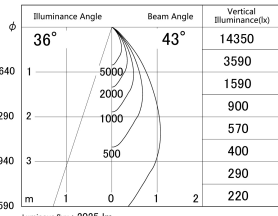

Item no. DD161-2045MB9027-FX

Series Name: AMMA Φ80 series Lens type
Fixed Antiglare (DD161-AG-FX)

■ Lighting Distribution Curve (cd/1000 lm)

Installation	Recessed mount
Type	High-efficiency antiglare type fixed downlight
Fixture wattage	21W
Beam angle	43deg
Color Temp.	2700K
CRI	Ra>90
Luminous	2027 lm
Body	Die-cast aluminum alloy
Body finish	N/A
Trim finish	Black
Reflector finish	Mirror
IP Rate	IP20
Light source	COB module
Input Voltage	AC220~240V
Dimming Type	Non-Dimmable
Certificate	CE,CCC
Cut Hole	80mm