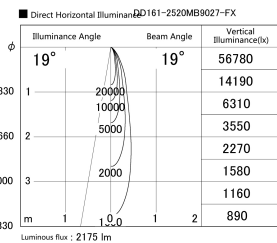

Item no. DD161-2520MB9027-FX

Series Name: AMMA Φ80 series Lens type
Fixed Antiglare (DD161-AG-FX)

Installation	Recessed mount
Type	High-efficiency antiglare type fixed downlight
Fixture wattage	24W
Beam angle	19deg
Color Temp.	2700K
CRI	Ra>90
Luminous	2176 lm
Body	Die-cast aluminum alloy
Body finish	N/A
Trim finish	Black
Reflector finish	Mirror
IP Rate	IP20
Light source	COB module
Input Voltage	AC220~240V
Dimming Type	Non-Dimmable
Certificate	CE,CCC
Cut Hole	80mm