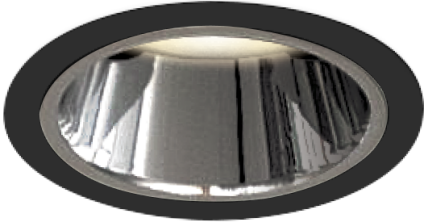

Item no. DD161-2520MB9027-FX

Series Name: AMMA Φ80 series Lens type
Fixed Antiglare (DD161-AG-FX)

Installation	Recessed mount
Type	High-efficiency antiglare type fixed downlight
Fixture wattage	24W
Beam angle	19deg
Color Temp.	2700K
CRI	Ra>90
Luminous	2176 lm
Body	Die-cast aluminum alloy
Body finish	N/A
Trim finish	Black
Reflector finish	Mirror
IP Rate	IP20
Light source	COB module
Input Voltage	AC220~240V
Dimming Type	Non-Dimmable
Certificate	CE,CCC
Cut Hole	80mm