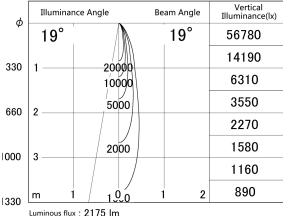

Item no. DD161-2520MB9027-FX

Series Name: AMMA Φ80 series Lens type
Fixed Antiglare (DD161-AG-FX)

■ Lighting Distribution Curve (cd/1000 lm)

Installation	Recessed mount
Type	High-efficiency antiglare type fixed downlight
Fixture wattage	24W
Beam angle	19deg
Color Temp.	2700K
CRI	Ra>90
Luminous	2176 lm
Body	Die-cast aluminum alloy
Body finish	N/A
Trim finish	Black
Reflector finish	Mirror
IP Rate	IP20
Light source	COB module
Input Voltage	AC220~240V
Dimming Type	Non-Dimmable
Certificate	CE,CCC
Cut Hole	80mm