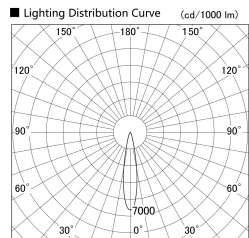

Item no. DD161-2520MB9027-FX

Series Name: AMMA Φ80 series Lens type
Fixed Antiglare (DD161-AG-FX)

Installation	Recessed mount
Type	High-efficiency antiglare type fixed downlight
Fixture wattage	24W
Beam angle	19deg
Color Temp.	2700K
CRI	Ra>90
Luminous	2176 lm
Body	Die-cast aluminum alloy
Body finish	N/A
Trim finish	Black
Reflector finish	Mirror
IP Rate	IP20
Light source	COB module
Input Voltage	AC220~240V
Dimming Type	Non-Dimmable
Certificate	CE,CCC
Cut Hole	80mm