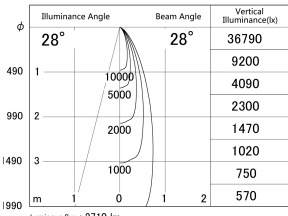

Item no. DD161-2525MB9027-FX

Series Name: AMMA Φ80 series Lens type Fixed Antiglare (DD161-AG-FX)

■ Lighting Distribution Curve (cd/1000 lm)

Installation	Recessed mount
Type	High-efficiency antiglare type fixed downlight
Fixture wattage	24W
Beam angle	28deg
Color Temp.	2700K
CRI	Ra>90
Luminous	2710 lm
Body	Die-cast aluminum alloy
Body finish	N/A
Trim finish	Black
Reflector finish	Mirror
IP Rate	IP20
Light source	COB module
Input Voltage	AC220~240V
Dimming Type	Non-Dimmable
Certificate	CE,CCC
Cut Hole	80mm