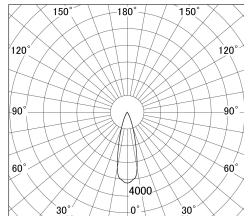

■ Lighting Distribution Curve (cd/1000 lm)