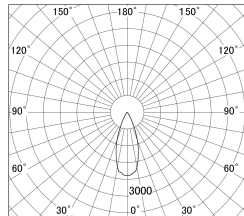

■ Lighting Distribution Curve (cd/1000 lm)