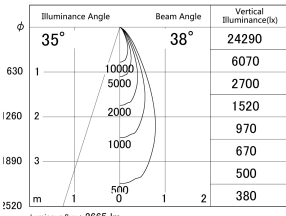

Item no. DD161-2540MB9027-FX

Series Name: AMMA Φ80 series Lens type Fixed Antiglare (DD161-AG-FX)

■ Lighting Distribution Curve (cd/1000 lm)

Installation	Recessed mount
Type	High-efficiency antiglare type fixed downlight
Fixture wattage	24W
Beam angle	38deg
Color Temp.	2700K
CRI	Ra>90
Luminous	2667 lm
Body	Die-cast aluminum alloy
Body finish	N/A
Trim finish	Black
Reflector finish	Mirror
IP Rate	IP20
Light source	COB module
Input Voltage	AC220~240V
Dimming Type	Non-Dimmable
Certificate	CE,CCC
Cut Hole	80mm