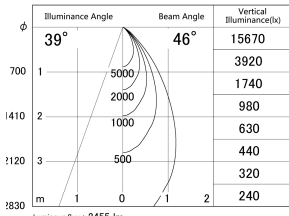

Item no. DD161-2545MB9027-FX

Series Name: AMMA Φ80 series Lens type Fixed Antiglare (DD161-AG-FX)

■ Lighting Distribution Curve (cd/1000 lm)

Installation	Recessed mount
Type	High-efficiency antiglare type fixed downlight
Fixture wattage	24W
Beam angle	46deg
Color Temp.	2700K
CRI	Ra>90
Luminous	2456 lm
Body	Die-cast aluminum alloy
Body finish	N/A
Trim finish	Black
Reflector finish	Mirror
IP Rate	IP20
Light source	COB module
Input Voltage	AC220~240V
Dimming Type	Non-Dimmable
Certificate	CE,CCC
Cut Hole	80mm