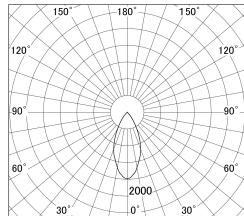

■ Lighting Distribution Curve (cd/1000 lm)