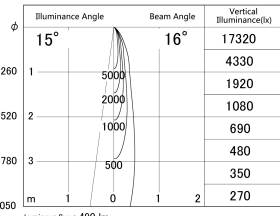

Item no. DD161-0515MB9030-FX

Series Name: AMMA Φ80 series Lens type Fixed Antiglare (DD161-AG-FX)

■ Lighting Distribution Curve (cd/1000 lm)

Installation	Recessed mount
Type	High-efficiency antiglare type fixed downlight
Fixture wattage	5W
Beam angle	16deg
Color Temp.	3000K
CRI	Ra>90
Luminous	491 lm
Body	Die-cast aluminum alloy
Body finish	N/A
Trim finish	Black
Reflector finish	Mirror
IP Rate	IP20
Light source	COB module
Input Voltage	AC220~240V
Dimming Type	Non-Dimmable
Certificate	CE,CCC
Cut Hole	80mm