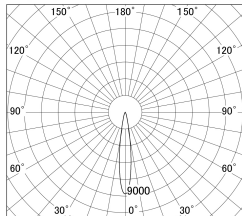

■ Lighting Distribution Curve (cd/1000 lm)