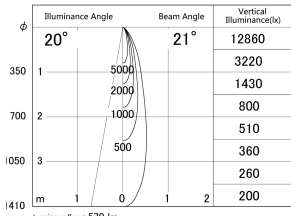

Item no. DD161-0520MB9030-FX

Series Name: AMMA Φ80 series Lens type
Fixed Antiglare (DD161-AG-FX)

■ Lighting Distribution Curve (cd/1000 lm)

Installation	Recessed mount
Type	High-efficiency antiglare type fixed downlight
Fixture wattage	5W
Beam angle	21deg
Color Temp.	3000K
CRI	Ra>90
Luminous	571 lm
Body	Die-cast aluminum alloy
Body finish	N/A
Trim finish	Black
Reflector finish	Mirror
IP Rate	IP20
Light source	COB module
Input Voltage	AC220~240V
Dimming Type	Non-Dimmable
Certificate	CE,CCC
Cut Hole	80mm