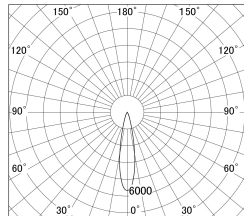

■ Lighting Distribution Curve (cd/1000 lm)