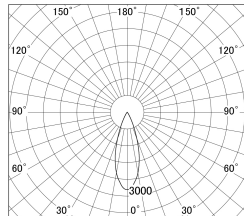

■ Lighting Distribution Curve (cd/1000 lm)