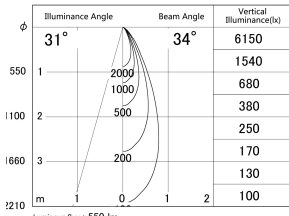

Item no. DD161-0535MB9030-FX

Series Name: AMMA Φ80 series Lens type
Fixed Antiglare (DD161-AG-FX)

■ Lighting Distribution Curve (cd/1000 lm)

Installation	Recessed mount
Type	High-efficiency antiglare type fixed downlight
Fixture wattage	5W
Beam angle	34deg
Color Temp.	3000K
CRI	Ra>90
Luminous	552 lm
Body	Die-cast aluminum alloy
Body finish	N/A
Trim finish	Black
Reflector finish	Mirror
IP Rate	IP20
Light source	COB module
Input Voltage	AC220~240V
Dimming Type	Non-Dimmable
Certificate	CE,CCC
Cut Hole	80mm