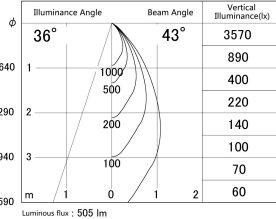

Item no. DD161-0545MB9030-FX

Series Name: AMMA Φ80 series Lens type
Fixed Antiglare (DD161-AG-FX)

■ Lighting Distribution Curve (cd/1000 lm)

Installation	Recessed mount
Type	High-efficiency antiglare type fixed downlight
Fixture wattage	5W
Beam angle	43deg
Color Temp.	3000K
CRI	Ra>90
Luminous	507 lm
Body	Die-cast aluminum alloy
Body finish	N/A
Trim finish	Black
Reflector finish	Mirror
IP Rate	IP20
Light source	COB module
Input Voltage	AC220~240V
Dimming Type	Non-Dimmable
Certificate	CE,CCC
Cut Hole	80mm