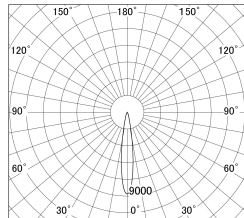

■ Lighting Distribution Curve (cd/1000 lm)

Installation	Recessed mount
Type	High-efficiency antiglare type fixed downlight
Fixture wattage	7.5W
Beam angle	16deg
Color Temp.	3000K
CRI	Ra>90
Luminous	718 lm
Body	Die-cast aluminum alloy
Body finish	N/A
Trim finish	Black
Reflector finish	Mirror
IP Rate	IP20
Light source	COB module
Input Voltage	AC220~240V
Dimming Type	Non-Dimmable
Certificate	CE,CCC
Cut Hole	80mm