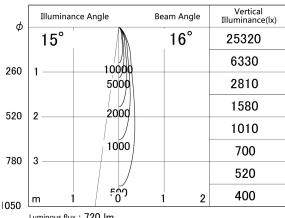

Installation	Recessed mount
Type	High-efficiency antiglare type fixed downlight
Fixture wattage	7.5W
Beam angle	16deg
Color Temp.	3000K
CRI	Ra>90
Luminous	718 lm
Body	Die-cast aluminum alloy
Body finish	N/A
Trim finish	Black
Reflector finish	Mirror
IP Rate	IP20
Light source	COB module
Input Voltage	AC220~240V
Dimming Type	Non-Dimmable
Certificate	CE,CCC
Cut Hole	80mm