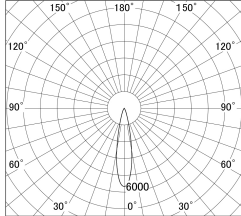

■ Lighting Distribution Curve (cd/1000 lm)

Installation	Recessed mount
Type	High-efficiency antiglare type fixed downlight
Fixture wattage	7.5W
Beam angle	21deg
Color Temp.	3000K
CRI	Ra>90
Luminous	851 lm
Body	Die-cast aluminum alloy
Body finish	N/A
Trim finish	Black
Reflector finish	Mirror
IP Rate	IP20
Light source	COB module
Input Voltage	AC220~240V
Dimming Type	Non-Dimmable
Certificate	CE,CCC
Cut Hole	80mm