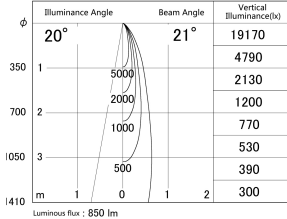

Installation	Recessed mount
Type	High-efficiency antiglare type fixed downlight
Fixture wattage	7.5W
Beam angle	21deg
Color Temp.	3000K
CRI	Ra>90
Luminous	851 lm
Body	Die-cast aluminum alloy
Body finish	N/A
Trim finish	Black
Reflector finish	Mirror
IP Rate	IP20
Light source	COB module
Input Voltage	AC220~240V
Dimming Type	Non-Dimmable
Certificate	CE,CCC
Cut Hole	80mm