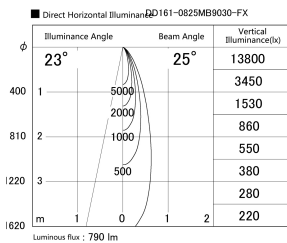

Item no. DD161-0825MB9030-FX

Series Name: AMMA Φ80 series Lens type
Fixed Antiglare (DD161-AG-FX)

Installation	Recessed mount
Type	High-efficiency antiglare type fixed downlight
Fixture wattage	7.5W
Beam angle	25deg
Color Temp.	3000K
CRI	Ra>90
Luminous	791 lm
Body	Die-cast aluminum alloy
Body finish	N/A
Trim finish	Black
Reflector finish	Mirror
IP Rate	IP20
Light source	COB module
Input Voltage	AC220~240V
Dimming Type	Non-Dimmable
Certificate	CE,CCC
Cut Hole	80mm