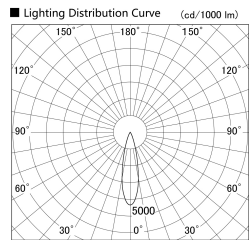

Item no. DD161-0825MB9030-FX

Series Name: AMMA Φ80 series Lens type
Fixed Antiglare (DD161-AG-FX)

Installation	Recessed mount
Type	High-efficiency antiglare type fixed downlight
Fixture wattage	7.5W
Beam angle	25deg
Color Temp.	3000K
CRI	Ra>90
Luminous	791 lm
Body	Die-cast aluminum alloy
Body finish	N/A
Trim finish	Black
Reflector finish	Mirror
IP Rate	IP20
Light source	COB module
Input Voltage	AC220~240V
Dimming Type	Non-Dimmable
Certificate	CE,CCC
Cut Hole	80mm