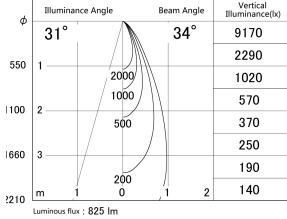

Installation	Recessed mount
Type	High-efficiency antiglare type fixed downlight
Fixture wattage	7.5W
Beam angle	34deg
Color Temp.	3000K
CRI	Ra>90
Luminous	823 lm
Body	Die-cast aluminum alloy
Body finish	N/A
Trim finish	Black
Reflector finish	Mirror
IP Rate	IP20
Light source	COB module
Input Voltage	AC220~240V
Dimming Type	Non-Dimmable
Certificate	CE,CCC
Cut Hole	80mm