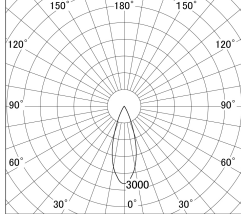

■ Lighting Distribution Curve (cd/1000 lm)

Installation	Recessed mount
Type	High-efficiency antiglare type fixed downlight
Fixture wattage	7.5W
Beam angle	34deg
Color Temp.	3000K
CRI	Ra>90
Luminous	823 lm
Body	Die-cast aluminum alloy
Body finish	N/A
Trim finish	Black
Reflector finish	Mirror
IP Rate	IP20
Light source	COB module
Input Voltage	AC220~240V
Dimming Type	Non-Dimmable
Certificate	CE,CCC
Cut Hole	80mm