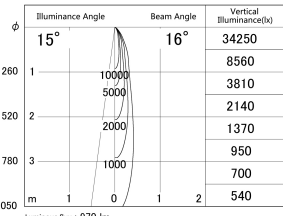

Installation	Recessed mount
Type	High-efficiency antiglare type fixed downlight
Fixture wattage	10.5W
Beam angle	16deg
Color Temp.	3000K
CRI	Ra>90
Luminous	971 lm
Body	Die-cast aluminum alloy
Body finish	N/A
Trim finish	Black
Reflector finish	Mirror
IP Rate	IP20
Light source	COB module
Input Voltage	AC220~240V
Dimming Type	Non-Dimmable
Certificate	CE,CCC
Cut Hole	80mm