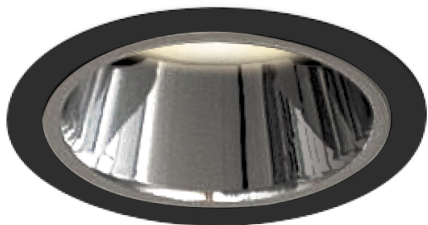

Item no. DD161-1015MB9030-FX

Series Name: AMMA Φ80 series Lens type
Fixed Antiglare (DD161-AG-FX)