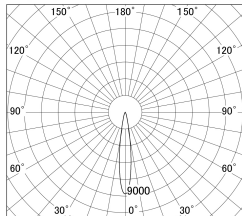

■ Lighting Distribution Curve (cd/1000 lm)

Installation	Recessed mount
Type	High-efficiency antiglare type fixed downlight
Fixture wattage	10.5W
Beam angle	16deg
Color Temp.	3000K
CRI	Ra>90
Luminous	971 lm
Body	Die-cast aluminum alloy
Body finish	N/A
Trim finish	Black
Reflector finish	Mirror
IP Rate	IP20
Light source	COB module
Input Voltage	AC220~240V
Dimming Type	Non-Dimmable
Certificate	CE,CCC
Cut Hole	80mm