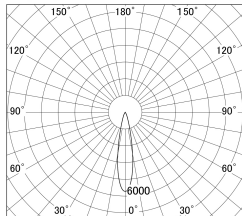

■ Lighting Distribution Curve (cd/1000 lm)

Installation	Recessed mount
Type	High-efficiency antiglare type fixed downlight
Fixture wattage	10.5W
Beam angle	21deg
Color Temp.	3000K
CRI	Ra>90
Luminous	1199 lm
Body	Die-cast aluminum alloy
Body finish	N/A
Trim finish	Black
Reflector finish	Mirror
IP Rate	IP20
Light source	COB module
Input Voltage	AC220~240V
Dimming Type	Non-Dimmable
Certificate	CE,CCC
Cut Hole	80mm