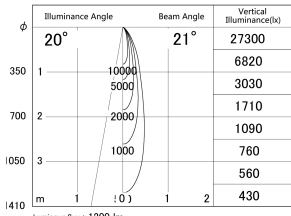

Installation	Recessed mount
Type	High-efficiency antiglare type fixed downlight
Fixture wattage	10.5W
Beam angle	21deg
Color Temp.	3000K
CRI	Ra>90
Luminous	1199 lm
Body	Die-cast aluminum alloy
Body finish	N/A
Trim finish	Black
Reflector finish	Mirror
IP Rate	IP20
Light source	COB module
Input Voltage	AC220~240V
Dimming Type	Non-Dimmable
Certificate	CE,CCC
Cut Hole	80mm