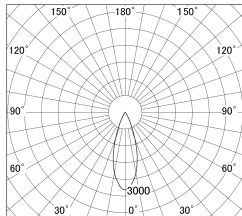

■ Lighting Distribution Curve (cd/1000 lm)

Installation	Recessed mount
Type	High-efficiency antiglare type fixed downlight
Fixture wattage	10.5W
Beam angle	34deg
Color Temp.	3000K
CRI	Ra>90
Luminous	1170 lm
Body	Die-cast aluminum alloy
Body finish	N/A
Trim finish	Black
Reflector finish	Mirror
IP Rate	IP20
Light source	COB module
Input Voltage	AC220~240V
Dimming Type	Non-Dimmable
Certificate	CE,CCC
Cut Hole	80mm