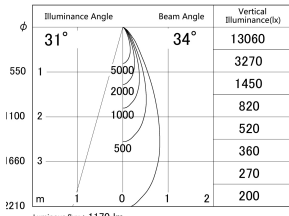

Installation	Recessed mount
Type	High-efficiency antiglare type fixed downlight
Fixture wattage	10.5W
Beam angle	34deg
Color Temp.	3000K
CRI	Ra>90
Luminous	1170 lm
Body	Die-cast aluminum alloy
Body finish	N/A
Trim finish	Black
Reflector finish	Mirror
IP Rate	IP20
Light source	COB module
Input Voltage	AC220~240V
Dimming Type	Non-Dimmable
Certificate	CE,CCC
Cut Hole	80mm