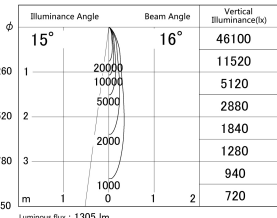

Installation	Recessed mount
Type	High-efficiency antiglare type fixed downlight
Fixture wattage	14W
Beam angle	16deg
Color Temp.	3000K
CRI	Ra>90
Luminous	1307 lm
Body	Die-cast aluminum alloy
Body finish	N/A
Trim finish	Black
Reflector finish	Mirror
IP Rate	IP20
Light source	COB module
Input Voltage	AC220~240V
Dimming Type	Non-Dimmable
Certificate	CE,CCC
Cut Hole	80mm