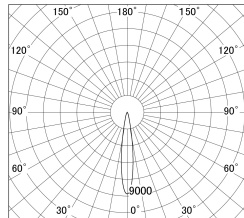

■ Lighting Distribution Curve (cd/1000 lm)

Installation	Recessed mount
Type	High-efficiency antiglare type fixed downlight
Fixture wattage	14W
Beam angle	16deg
Color Temp.	3000K
CRI	Ra>90
Luminous	1307 lm
Body	Die-cast aluminum alloy
Body finish	N/A
Trim finish	Black
Reflector finish	Mirror
IP Rate	IP20
Light source	COB module
Input Voltage	AC220~240V
Dimming Type	Non-Dimmable
Certificate	CE,CCC
Cut Hole	80mm