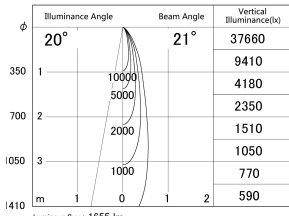

Installation	Recessed mount
Type	High-efficiency antiglare type fixed downlight
Fixture wattage	14W
Beam angle	21deg
Color Temp.	3000K
CRI	Ra>90
Luminous	1654 lm
Body	Die-cast aluminum alloy
Body finish	N/A
Trim finish	Black
Reflector finish	Mirror
IP Rate	IP20
Light source	COB module
Input Voltage	AC220~240V
Dimming Type	Non-Dimmable
Certificate	CE,CCC
Cut Hole	80mm