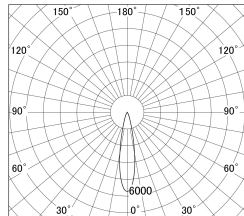

■ Lighting Distribution Curve (cd/1000 lm)

Installation	Recessed mount
Type	High-efficiency antiglare type fixed downlight
Fixture wattage	14W
Beam angle	21deg
Color Temp.	3000K
CRI	Ra>90
Luminous	1654 lm
Body	Die-cast aluminum alloy
Body finish	N/A
Trim finish	Black
Reflector finish	Mirror
IP Rate	IP20
Light source	COB module
Input Voltage	AC220~240V
Dimming Type	Non-Dimmable
Certificate	CE,CCC
Cut Hole	80mm