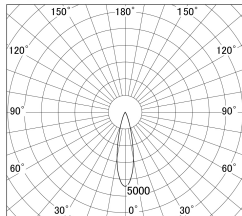

■ Lighting Distribution Curve (cd/1000 lm)

Installation	Recessed mount
Type	High-efficiency antiglare type fixed downlight
Fixture wattage	14W
Beam angle	24deg
Color Temp.	3000K
CRI	Ra>90
Luminous	1552 lm
Body	Die-cast aluminum alloy
Body finish	N/A
Trim finish	Black
Reflector finish	Mirror
IP Rate	IP20
Light source	COB module
Input Voltage	AC220~240V
Dimming Type	Non-Dimmable
Certificate	CE,CCC
Cut Hole	80mm