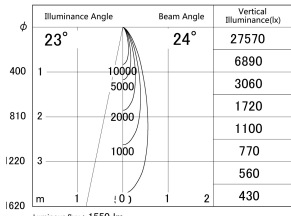

Installation	Recessed mount
Type	High-efficiency antiglare type fixed downlight
Fixture wattage	14W
Beam angle	24deg
Color Temp.	3000K
CRI	Ra>90
Luminous	1552 lm
Body	Die-cast aluminum alloy
Body finish	N/A
Trim finish	Black
Reflector finish	Mirror
IP Rate	IP20
Light source	COB module
Input Voltage	AC220~240V
Dimming Type	Non-Dimmable
Certificate	CE,CCC
Cut Hole	80mm