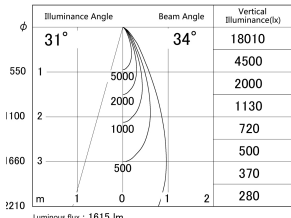

Installation	Recessed mount
Type	High-efficiency antiglare type fixed downlight
Fixture wattage	14W
Beam angle	34deg
Color Temp.	3000K
CRI	Ra>90
Luminous	1613 lm
Body	Die-cast aluminum alloy
Body finish	N/A
Trim finish	Black
Reflector finish	Mirror
IP Rate	IP20
Light source	COB module
Input Voltage	AC220~240V
Dimming Type	Non-Dimmable
Certificate	CE,CCC
Cut Hole	80mm