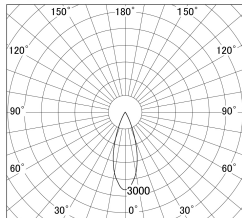

■ Lighting Distribution Curve (cd/1000 lm)

Installation	Recessed mount
Type	High-efficiency antiglare type fixed downlight
Fixture wattage	14W
Beam angle	34deg
Color Temp.	3000K
CRI	Ra>90
Luminous	1613 lm
Body	Die-cast aluminum alloy
Body finish	N/A
Trim finish	Black
Reflector finish	Mirror
IP Rate	IP20
Light source	COB module
Input Voltage	AC220~240V
Dimming Type	Non-Dimmable
Certificate	CE,CCC
Cut Hole	80mm