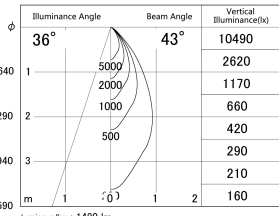

Luminous flux : 1480 lm

Installation	Recessed mount
Type	High-efficiency antiglare type fixed downlight
Fixture wattage	14W
Beam angle	43deg
Color Temp.	3000K
CRI	Ra>90
Luminous	1482 lm
Body	Die-cast aluminum alloy
Body finish	N/A
Trim finish	Black
Reflector finish	Mirror
IP Rate	IP20
Light source	COB module
Input Voltage	AC220~240V
Dimming Type	Non-Dimmable
Certificate	CE,CCC
Cut Hole	80mm