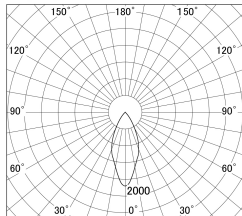

■ Lighting Distribution Curve (cd/1000 lm)

Luminous flux : 1480 lm

Installation	Recessed mount
Type	High-efficiency antiglare type fixed downlight
Fixture wattage	14W
Beam angle	43deg
Color Temp.	3000K
CRI	Ra>90
Luminous	1482 lm
Body	Die-cast aluminum alloy
Body finish	N/A
Trim finish	Black
Reflector finish	Mirror
IP Rate	IP20
Light source	COB module
Input Voltage	AC220~240V
Dimming Type	Non-Dimmable
Certificate	CE,CCC
Cut Hole	80mm