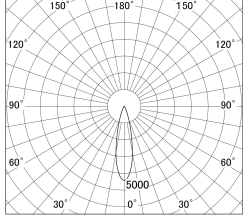

■ Lighting Distribution Curve (cd/1000 lm)