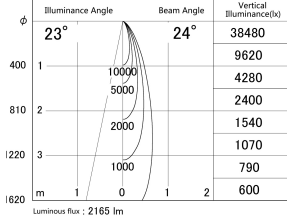

Item no. DD161-2025MB9030-FX

Series Name: AMMA Φ80 series Lens type Fixed Antiglare (DD161-AG-FX)

■ Lighting Distribution Curve (cd/1000 lm)

Installation	Recessed mount
Type	High-efficiency antiglare type fixed downlight
Fixture wattage	21W
Beam angle	24deg
Color Temp.	3000K
CRI	Ra>90
Luminous	2166 lm
Body	Die-cast aluminum alloy
Body finish	N/A
Trim finish	Black
Reflector finish	Mirror
IP Rate	IP20
Light source	COB module
Input Voltage	AC220~240V
Dimming Type	Non-Dimmable
Certificate	CE,CCC
Cut Hole	80mm