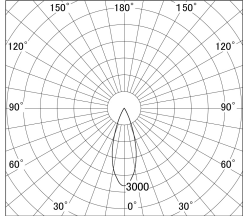

■ Lighting Distribution Curve (cd/1000 lm)