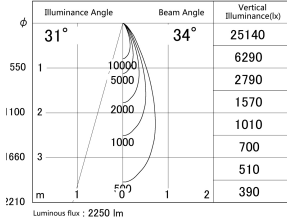

Item no. DD161-2035MB9030-FX

Series Name: AMMA Φ80 series Lens type
Fixed Antiglare (DD161-AG-FX)

■ Lighting Distribution Curve (cd/1000 lm)

Installation	Recessed mount
Type	High-efficiency antiglare type fixed downlight
Fixture wattage	21W
Beam angle	34deg
Color Temp.	3000K
CRI	Ra>90
Luminous	2252 lm
Body	Die-cast aluminum alloy
Body finish	N/A
Trim finish	Black
Reflector finish	Mirror
IP Rate	IP20
Light source	COB module
Input Voltage	AC220~240V
Dimming Type	Non-Dimmable
Certificate	CE,CCC
Cut Hole	80mm