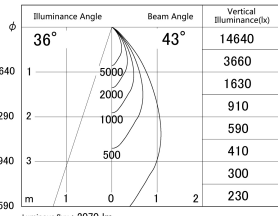

Item no. DD161-2045MB9030-FX

Series Name: AMMA Φ80 series Lens type
Fixed Antiglare (DD161-AG-FX)

■ Lighting Distribution Curve (cd/1000 lm)

Installation	Recessed mount
Type	High-efficiency antiglare type fixed downlight
Fixture wattage	21W
Beam angle	43deg
Color Temp.	3000K
CRI	Ra>90
Luminous	2068 lm
Body	Die-cast aluminum alloy
Body finish	N/A
Trim finish	Black
Reflector finish	Mirror
IP Rate	IP20
Light source	COB module
Input Voltage	AC220~240V
Dimming Type	Non-Dimmable
Certificate	CE,CCC
Cut Hole	80mm