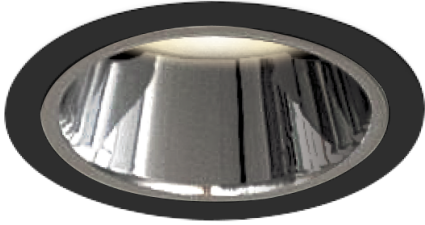

Item no. DD161-2520MB9030-FX

Series Name: AMMA Φ80 series Lens type Fixed Antiglare (DD161-AG-FX)

Installation	Recessed mount
Type	High-efficiency antiglare type fixed downlight
Fixture wattage	24W
Beam angle	19deg
Color Temp.	3000K
CRI	Ra>90
Luminous	2220 lm
Body	Die-cast aluminum alloy
Body finish	N/A
Trim finish	Black
Reflector finish	Mirror
IP Rate	IP20
Light source	COB module
Input Voltage	AC220~240V
Dimming Type	Non-Dimmable
Certificate	CE,CCC
Cut Hole	80mm