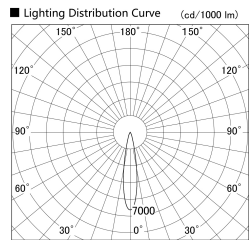

Item no. DD161-2520MB9030-FX

Series Name: AMMA Φ80 series Lens type Fixed Antiglare (DD161-AG-FX)

Installation	Recessed mount
Type	High-efficiency antiglare type fixed downlight
Fixture wattage	24W
Beam angle	19deg
Color Temp.	3000K
CRI	Ra>90
Luminous	2220 lm
Body	Die-cast aluminum alloy
Body finish	N/A
Trim finish	Black
Reflector finish	Mirror
IP Rate	IP20
Light source	COB module
Input Voltage	AC220~240V
Dimming Type	Non-Dimmable
Certificate	CE,CCC
Cut Hole	80mm