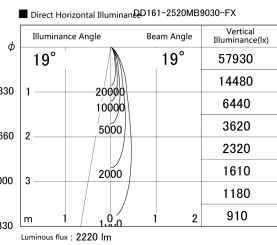

Item no. DD161-2520MB9030-FX

Series Name: AMMA Φ80 series Lens type Fixed Antiglare (DD161-AG-FX)

Installation	Recessed mount
Type	High-efficiency antiglare type fixed downlight
Fixture wattage	24W
Beam angle	19deg
Color Temp.	3000K
CRI	Ra>90
Luminous	2220 lm
Body	Die-cast aluminum alloy
Body finish	N/A
Trim finish	Black
Reflector finish	Mirror
IP Rate	IP20
Light source	COB module
Input Voltage	AC220~240V
Dimming Type	Non-Dimmable
Certificate	CE,CCC
Cut Hole	80mm