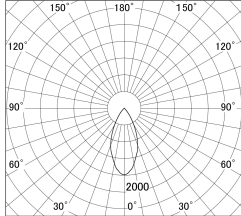

■ Lighting Distribution Curve (cd/1000 lm)