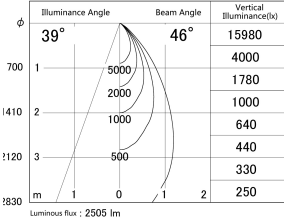

Item no. DD161-2545MB9030-FX

Series Name: AMMA Φ80 series Lens type
Fixed Antiglare (DD161-AG-FX)

■ Lighting Distribution Curve (cd/1000 lm)

Installation	Recessed mount
Type	High-efficiency antiglare type fixed downlight
Fixture wattage	24W
Beam angle	46deg
Color Temp.	3000K
CRI	Ra>90
Luminous	2506 lm
Body	Die-cast aluminum alloy
Body finish	N/A
Trim finish	Black
Reflector finish	Mirror
IP Rate	IP20
Light source	COB module
Input Voltage	AC220~240V
Dimming Type	Non-Dimmable
Certificate	CE,CCC
Cut Hole	80mm