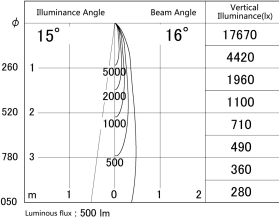

Item no. DD161-0515MB9035-FX

Series Name: AMMA Φ 80 series Lens type
Fixed Antiglare (DD161-AG-FX)

■ Lighting Distribution Curve (cd/1000 lm)

Installation	Recessed mount
Type	High-efficiency antiglare type fixed downlight
Fixture wattage	5W
Beam angle	16deg
Color Temp.	3500K
CRI	Ra>90
Luminous	501 lm
Body	Die-cast aluminum alloy
Body finish	N/A
Trim finish	Black
Reflector finish	Mirror
IP Rate	IP20
Light source	COB module
Input Voltage	AC220~240V
Dimming Type	Non-Dimmable
Certificate	CE,CCC
Cut Hole	80mm