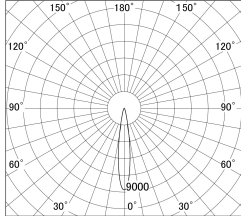

■ Lighting Distribution Curve (cd/1000 lm)