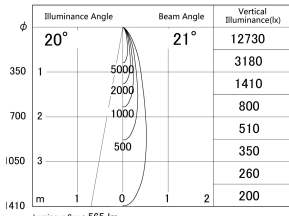

Item no. DD161-0520MB9035-FX

Series Name: AMMA Φ 80 series Lens type
Fixed Antiglare (DD161-AG-FX)

■ Lighting Distribution Curve (cd/1000 lm)

Installation	Recessed mount
Type	High-efficiency antiglare type fixed downlight
Fixture wattage	5W
Beam angle	21deg
Color Temp.	3500K
CRI	Ra>90
Luminous	565 lm
Body	Die-cast aluminum alloy
Body finish	N/A
Trim finish	Black
Reflector finish	Mirror
IP Rate	IP20
Light source	COB module
Input Voltage	AC220~240V
Dimming Type	Non-Dimmable
Certificate	CE,CCC
Cut Hole	80mm