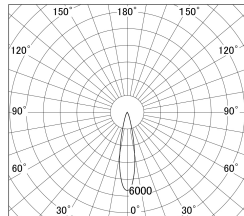

■ Lighting Distribution Curve (cd/1000 lm)