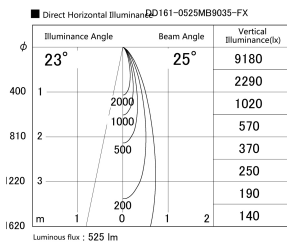

Item no. DD161-0525MB9035-FX

Series Name: AMMA Φ80 series Lens type Fixed Antiglare (DD161-AG-FX)

Installation	Recessed mount
Type	High-efficiency antiglare type fixed downlight
Fixture wattage	5W
Beam angle	25deg
Color Temp.	3500K
CRI	Ra>90
Luminous	526 lm
Body	Die-cast aluminum alloy
Body finish	N/A
Trim finish	Black
Reflector finish	Mirror
IP Rate	IP20
Light source	COB module
Input Voltage	AC220~240V
Dimming Type	Non-Dimmable
Certificate	CE,CCC
Cut Hole	80mm