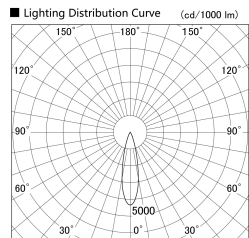

Item no. DD161-0525MB9035-FX

Series Name: AMMA Φ80 series Lens type Fixed Antiglare (DD161-AG-FX)

Installation	Recessed mount
Type	High-efficiency antiglare type fixed downlight
Fixture wattage	5W
Beam angle	25deg
Color Temp.	3500K
CRI	Ra>90
Luminous	526 lm
Body	Die-cast aluminum alloy
Body finish	N/A
Trim finish	Black
Reflector finish	Mirror
IP Rate	IP20
Light source	COB module
Input Voltage	AC220~240V
Dimming Type	Non-Dimmable
Certificate	CE,CCC
Cut Hole	80mm