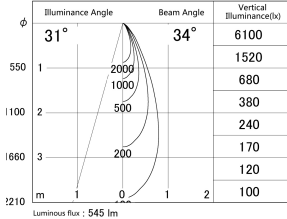

Item no. DD161-0535MB9035-FX

Series Name: AMMA Φ80 series Lens type
Fixed Antiglare (DD161-AG-FX)

■ Lighting Distribution Curve (cd/1000 lm)

Installation	Recessed mount
Type	High-efficiency antiglare type fixed downlight
Fixture wattage	5W
Beam angle	34deg
Color Temp.	3500K
CRI	Ra>90
Luminous	547 lm
Body	Die-cast aluminum alloy
Body finish	N/A
Trim finish	Black
Reflector finish	Mirror
IP Rate	IP20
Light source	COB module
Input Voltage	AC220~240V
Dimming Type	Non-Dimmable
Certificate	CE,CCC
Cut Hole	80mm