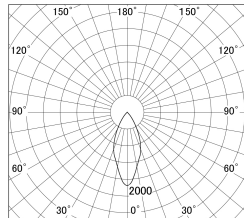

■ Lighting Distribution Curve (cd/1000 lm)