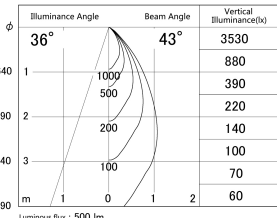

Item no. DD161-0545MB9035-FX

Series Name: AMMA Φ80 series Lens type Fixed Antiglare (DD161-AG-FX)

■ Lighting Distribution Curve (cd/1000 lm)

Installation	Recessed mount
Type	High-efficiency antiglare type fixed downlight
Fixture wattage	5W
Beam angle	43deg
Color Temp.	3500K
CRI	Ra>90
Luminous	502 lm
Body	Die-cast aluminum alloy
Body finish	N/A
Trim finish	Black
Reflector finish	Mirror
IP Rate	IP20
Light source	COB module
Input Voltage	AC220~240V
Dimming Type	Non-Dimmable
Certificate	CE,CCC
Cut Hole	80mm