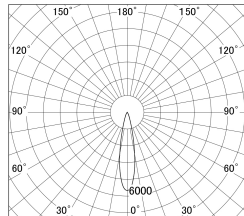

■ Lighting Distribution Curve (cd/1000 lm)

Installation	Recessed mount
Type	High-efficiency antiglare type fixed downlight
Fixture wattage	7.5W
Beam angle	21deg
Color Temp.	3500K
CRI	Ra>90
Luminous	842 lm
Body	Die-cast aluminum alloy
Body finish	N/A
Trim finish	Black
Reflector finish	Mirror
IP Rate	IP20
Light source	COB module
Input Voltage	AC220~240V
Dimming Type	Non-Dimmable
Certificate	CE,CCC
Cut Hole	80mm