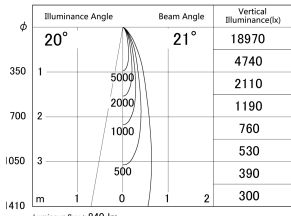

Installation	Recessed mount
Type	High-efficiency antiglare type fixed downlight
Fixture wattage	7.5W
Beam angle	21deg
Color Temp.	3500K
CRI	Ra>90
Luminous	842 lm
Body	Die-cast aluminum alloy
Body finish	N/A
Trim finish	Black
Reflector finish	Mirror
IP Rate	IP20
Light source	COB module
Input Voltage	AC220~240V
Dimming Type	Non-Dimmable
Certificate	CE,CCC
Cut Hole	80mm