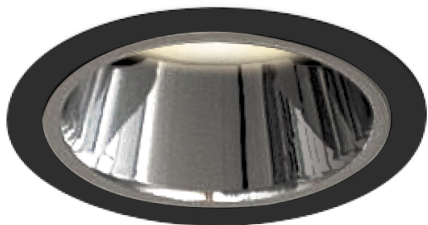

Item no. DD161-0820MB9035-FX

Series Name: AMMA Φ80 series Lens type
Fixed Antiglare (DD161-AG-FX)