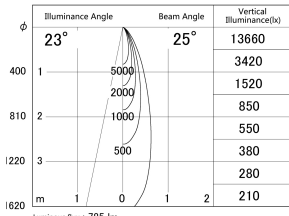

Installation	Recessed mount
Type	High-efficiency antiglare type fixed downlight
Fixture wattage	7.5W
Beam angle	25deg
Color Temp.	3500K
CRI	Ra>90
Luminous	783 lm
Body	Die-cast aluminum alloy
Body finish	N/A
Trim finish	Black
Reflector finish	Mirror
IP Rate	IP20
Light source	COB module
Input Voltage	AC220~240V
Dimming Type	Non-Dimmable
Certificate	CE,CCC
Cut Hole	80mm