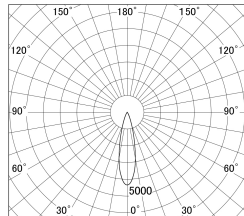

■ Lighting Distribution Curve (cd/1000 lm)

Installation	Recessed mount
Type	High-efficiency antiglare type fixed downlight
Fixture wattage	7.5W
Beam angle	25deg
Color Temp.	3500K
CRI	Ra>90
Luminous	783 lm
Body	Die-cast aluminum alloy
Body finish	N/A
Trim finish	Black
Reflector finish	Mirror
IP Rate	IP20
Light source	COB module
Input Voltage	AC220~240V
Dimming Type	Non-Dimmable
Certificate	CE,CCC
Cut Hole	80mm