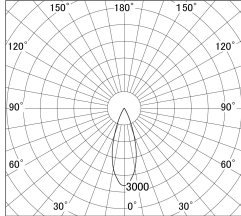

■ Lighting Distribution Curve (cd/1000 lm)

Installation	Recessed mount
Type	High-efficiency antiglare type fixed downlight
Fixture wattage	7.5W
Beam angle	34deg
Color Temp.	3500K
CRI	Ra>90
Luminous	815 lm
Body	Die-cast aluminum alloy
Body finish	N/A
Trim finish	Black
Reflector finish	Mirror
IP Rate	IP20
Light source	COB module
Input Voltage	AC220~240V
Dimming Type	Non-Dimmable
Certificate	CE,CCC
Cut Hole	80mm