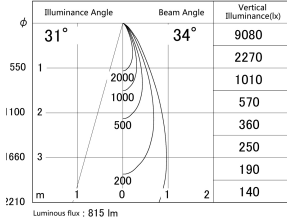

Installation	Recessed mount
Type	High-efficiency antiglare type fixed downlight
Fixture wattage	7.5W
Beam angle	34deg
Color Temp.	3500K
CRI	Ra>90
Luminous	815 lm
Body	Die-cast aluminum alloy
Body finish	N/A
Trim finish	Black
Reflector finish	Mirror
IP Rate	IP20
Light source	COB module
Input Voltage	AC220~240V
Dimming Type	Non-Dimmable
Certificate	CE,CCC
Cut Hole	80mm