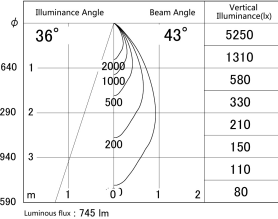

Installation	Recessed mount
Type	High-efficiency antiglare type fixed downlight
Fixture wattage	7.5W
Beam angle	43deg
Color Temp.	3500K
CRI	Ra>90
Luminous	747 lm
Body	Die-cast aluminum alloy
Body finish	N/A
Trim finish	Black
Reflector finish	Mirror
IP Rate	IP20
Light source	COB module
Input Voltage	AC220~240V
Dimming Type	Non-Dimmable
Certificate	CE,CCC
Cut Hole	80mm