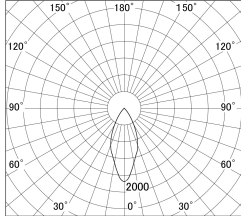

■ Lighting Distribution Curve (cd/1000 lm)

Installation	Recessed mount
Type	High-efficiency antiglare type fixed downlight
Fixture wattage	7.5W
Beam angle	43deg
Color Temp.	3500K
CRI	Ra>90
Luminous	747 lm
Body	Die-cast aluminum alloy
Body finish	N/A
Trim finish	Black
Reflector finish	Mirror
IP Rate	IP20
Light source	COB module
Input Voltage	AC220~240V
Dimming Type	Non-Dimmable
Certificate	CE,CCC
Cut Hole	80mm