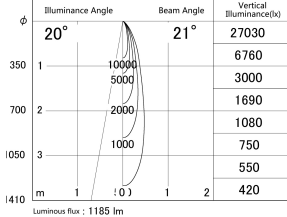

Installation	Recessed mount
Type	High-efficiency antiglare type fixed downlight
Fixture wattage	10.5W
Beam angle	21deg
Color Temp.	3500K
CRI	Ra>90
Luminous	1187 lm
Body	Die-cast aluminum alloy
Body finish	N/A
Trim finish	Black
Reflector finish	Mirror
IP Rate	IP20
Light source	COB module
Input Voltage	AC220~240V
Dimming Type	Non-Dimmable
Certificate	CE,CCC
Cut Hole	80mm