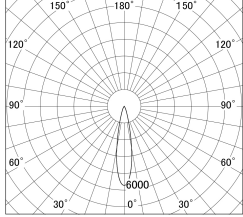

■ Lighting Distribution Curve (cd/1000 lm)

Installation	Recessed mount
Type	High-efficiency antiglare type fixed downlight
Fixture wattage	10.5W
Beam angle	21deg
Color Temp.	3500K
CRI	Ra>90
Luminous	1187 lm
Body	Die-cast aluminum alloy
Body finish	N/A
Trim finish	Black
Reflector finish	Mirror
IP Rate	IP20
Light source	COB module
Input Voltage	AC220~240V
Dimming Type	Non-Dimmable
Certificate	CE,CCC
Cut Hole	80mm