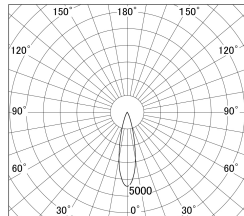

■ Lighting Distribution Curve (cd/1000 lm)

Installation	Recessed mount
Type	High-efficiency antiglare type fixed downlight
Fixture wattage	10.5W
Beam angle	24deg
Color Temp.	3500K
CRI	Ra>90
Luminous	1114 lm
Body	Die-castaluminumalloy
Body finish	N/A
Trim finish	Black
Reflector finish	Mirror
IP Rate	IP20
Light source	COB module
Input Voltage	AC220~240V
Dimming Type	Non-Dimmable
Certificate	CE,CCC
Cut Hole	80mm