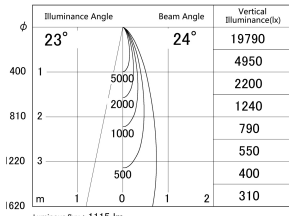

Installation	Recessed mount
Type	High-efficiency antiglare type fixed downlight
Fixture wattage	10.5W
Beam angle	24deg
Color Temp.	3500K
CRI	Ra>90
Luminous	1114 lm
Body	Die-castaluminumalloy
Body finish	N/A
Trim finish	Black
Reflector finish	Mirror
IP Rate	IP20
Light source	COB module
Input Voltage	AC220~240V
Dimming Type	Non-Dimmable
Certificate	CE,CCC
Cut Hole	80mm