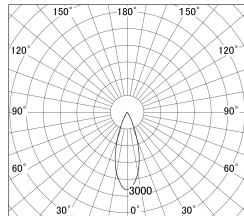

■ Lighting Distribution Curve (cd/1000 lm)

Installation	Recessed mount
Type	High-efficiency antiglare type fixed downlight
Fixture wattage	10.5W
Beam angle	34deg
Color Temp.	3500K
CRI	Ra>90
Luminous	1158 lm
Body	Die-cast aluminum alloy
Body finish	N/A
Trim finish	Black
Reflector finish	Mirror
IP Rate	IP20
Light source	COB module
Input Voltage	AC220~240V
Dimming Type	Non-Dimmable
Certificate	CE,CCC
Cut Hole	80mm