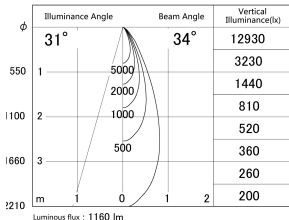

Installation	Recessed mount
Type	High-efficiency antiglare type fixed downlight
Fixture wattage	10.5W
Beam angle	34deg
Color Temp.	3500K
CRI	Ra>90
Luminous	1158 lm
Body	Die-cast aluminum alloy
Body finish	N/A
Trim finish	Black
Reflector finish	Mirror
IP Rate	IP20
Light source	COB module
Input Voltage	AC220~240V
Dimming Type	Non-Dimmable
Certificate	CE,CCC
Cut Hole	80mm