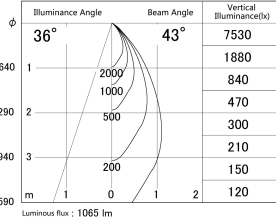

Installation	Recessed mount
Type	High-efficiency antiglare type fixed downlight
Fixture wattage	10.5W
Beam angle	43deg
Color Temp.	3500K
CRI	Ra>90
Luminous	1063 lm
Body	Die-cast aluminum alloy
Body finish	N/A
Trim finish	Black
Reflector finish	Mirror
IP Rate	IP20
Light source	COB module
Input Voltage	AC220~240V
Dimming Type	Non-Dimmable
Certificate	CE,CCC
Cut Hole	80mm