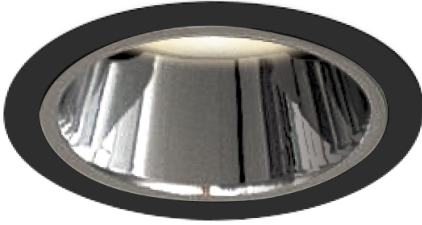

Item no. DD161-1045MB9035-FX

Series Name: AMMA Φ80 series Lens type
Fixed Antiglare (DD161-AG-FX)