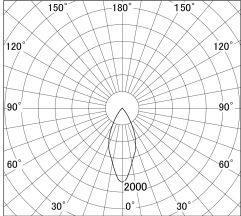

■ Lighting Distribution Curve (cd/1000 lm)

Installation	Recessed mount
Type	High-efficiency antiglare type fixed downlight
Fixture wattage	10.5W
Beam angle	43deg
Color Temp.	3500K
CRI	Ra>90
Luminous	1063 lm
Body	Die-cast aluminum alloy
Body finish	N/A
Trim finish	Black
Reflector finish	Mirror
IP Rate	IP20
Light source	COB module
Input Voltage	AC220~240V
Dimming Type	Non-Dimmable
Certificate	CE,CCC
Cut Hole	80mm