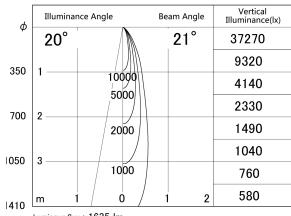

Installation	Recessed mount
Type	High-efficiency antiglare type fixed downlight
Fixture wattage	14W
Beam angle	21deg
Color Temp.	3500K
CRI	Ra>90
Luminous	1637 lm
Body	Die-cast aluminum alloy
Body finish	N/A
Trim finish	Black
Reflector finish	Mirror
IP Rate	IP20
Light source	COB module
Input Voltage	AC220~240V
Dimming Type	Non-Dimmable
Certificate	CE,CCC
Cut Hole	80mm