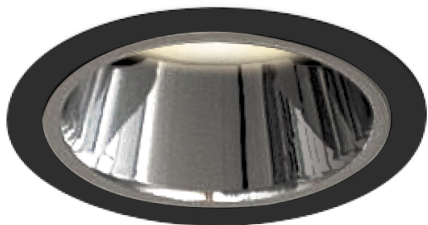

Item no. DD161-1520MB9035-FX

Series Name: AMMA Φ80 series Lens type
Fixed Antiglare (DD161-AG-FX)