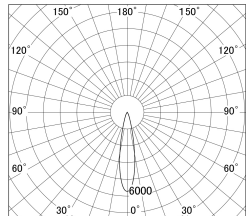

■ Lighting Distribution Curve (cd/1000 lm)

Installation	Recessed mount
Type	High-efficiency antiglare type fixed downlight
Fixture wattage	14W
Beam angle	21deg
Color Temp.	3500K
CRI	Ra>90
Luminous	1637 lm
Body	Die-cast aluminum alloy
Body finish	N/A
Trim finish	Black
Reflector finish	Mirror
IP Rate	IP20
Light source	COB module
Input Voltage	AC220~240V
Dimming Type	Non-Dimmable
Certificate	CE,CCC
Cut Hole	80mm