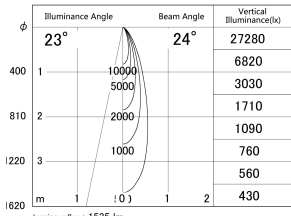

Installation	Recessed mount
Type	High-efficiency antiglare type fixed downlight
Fixture wattage	14W
Beam angle	24deg
Color Temp.	3500K
CRI	Ra>90
Luminous	1536 lm
Body	Die-cast aluminum alloy
Body finish	N/A
Trim finish	Black
Reflector finish	Mirror
IP Rate	IP20
Light source	COB module
Input Voltage	AC220~240V
Dimming Type	Non-Dimmable
Certificate	CE,CCC
Cut Hole	80mm