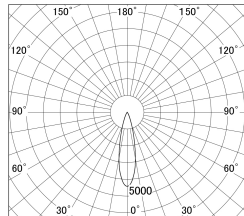

■ Lighting Distribution Curve (cd/1000 lm)

Installation	Recessed mount
Type	High-efficiency antiglare type fixed downlight
Fixture wattage	14W
Beam angle	24deg
Color Temp.	3500K
CRI	Ra>90
Luminous	1536 lm
Body	Die-cast aluminum alloy
Body finish	N/A
Trim finish	Black
Reflector finish	Mirror
IP Rate	IP20
Light source	COB module
Input Voltage	AC220~240V
Dimming Type	Non-Dimmable
Certificate	CE,CCC
Cut Hole	80mm