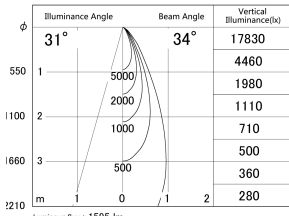

Installation	Recessed mount
Type	High-efficiency antiglare type fixed downlight
Fixture wattage	14W
Beam angle	34deg
Color Temp.	3500K
CRI	Ra>90
Luminous	1597 lm
Body	Die-cast aluminum alloy
Body finish	N/A
Trim finish	Black
Reflector finish	Mirror
IP Rate	IP20
Light source	COB module
Input Voltage	AC220~240V
Dimming Type	Non-Dimmable
Certificate	CE,CCC
Cut Hole	80mm