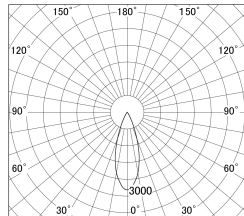

■ Lighting Distribution Curve (cd/1000 lm)

Installation	Recessed mount
Type	High-efficiency antiglare type fixed downlight
Fixture wattage	14W
Beam angle	34deg
Color Temp.	3500K
CRI	Ra>90
Luminous	1597 lm
Body	Die-cast aluminum alloy
Body finish	N/A
Trim finish	Black
Reflector finish	Mirror
IP Rate	IP20
Light source	COB module
Input Voltage	AC220~240V
Dimming Type	Non-Dimmable
Certificate	CE,CCC
Cut Hole	80mm