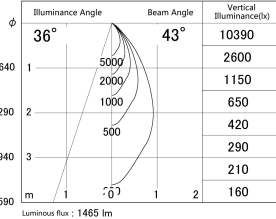

Installation	Recessed mount
Type	High-efficiency antiglare type fixed downlight
Fixture wattage	14W
Beam angle	43deg
Color Temp.	3500K
CRI	Ra>90
Luminous	1467 lm
Body	Die-cast aluminum alloy
Body finish	N/A
Trim finish	Black
Reflector finish	Mirror
IP Rate	IP20
Light source	COB module
Input Voltage	AC220~240V
Dimming Type	Non-Dimmable
Certificate	CE,CCC
Cut Hole	80mm