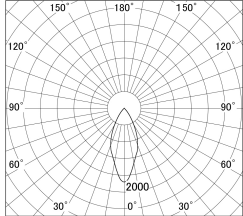

■ Lighting Distribution Curve (cd/1000 lm)

Installation	Recessed mount
Type	High-efficiency antiglare type fixed downlight
Fixture wattage	14W
Beam angle	43deg
Color Temp.	3500K
CRI	Ra>90
Luminous	1467 lm
Body	Die-cast aluminum alloy
Body finish	N/A
Trim finish	Black
Reflector finish	Mirror
IP Rate	IP20
Light source	COB module
Input Voltage	AC220~240V
Dimming Type	Non-Dimmable
Certificate	CE,CCC
Cut Hole	80mm