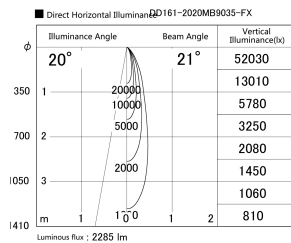

Item no. DD161-2020MB9035-FX

Series Name: AMMA Φ80 series Lens type  
Fixed Antiglare (DD161-AG-FX)

Installation	Recessed mount
Type	High-efficiency antiglare type fixed downlight
Fixture wattage	21W
Beam angle	21deg
Color Temp.	3500K
CRI	Ra>90
Luminous	2285 lm
Body	Die-cast aluminum alloy
Body finish	N/A
Trim finish	Black
Reflector finish	Mirror
IP Rate	IP20
Light source	COB module
Input Voltage	AC220~240V
Dimming Type	Non-Dimmable
Certificate	CE,CCC
Cut Hole	80mm