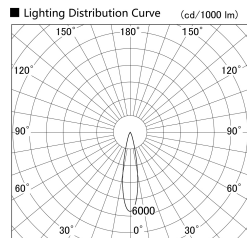

Item no. DD161-2020MB9035-FX

Series Name: AMMA Φ80 series Lens type  
Fixed Antiglare (DD161-AG-FX)

Installation	Recessed mount
Type	High-efficiency antiglare type fixed downlight
Fixture wattage	21W
Beam angle	21deg
Color Temp.	3500K
CRI	Ra>90
Luminous	2285 lm
Body	Die-cast aluminum alloy
Body finish	N/A
Trim finish	Black
Reflector finish	Mirror
IP Rate	IP20
Light source	COB module
Input Voltage	AC220~240V
Dimming Type	Non-Dimmable
Certificate	CE,CCC
Cut Hole	80mm