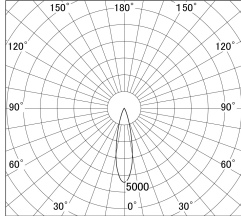

■ Lighting Distribution Curve (cd/1000 lm)