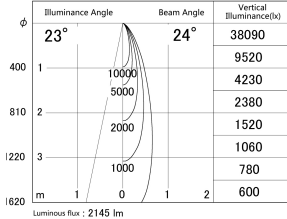

Item no. DD161-2025MB9035-FX

Series Name: AMMA Φ80 series Lens type
Fixed Antiglare (DD161-AG-FX)

■ Lighting Distribution Curve (cd/1000 lm)

Installation	Recessed mount
Type	High-efficiency antiglare type fixed downlight
Fixture wattage	21W
Beam angle	24deg
Color Temp.	3500K
CRI	Ra>90
Luminous	2144 lm
Body	Die-cast aluminum alloy
Body finish	N/A
Trim finish	Black
Reflector finish	Mirror
IP Rate	IP20
Light source	COB module
Input Voltage	AC220~240V
Dimming Type	Non-Dimmable
Certificate	CE,CCC
Cut Hole	80mm